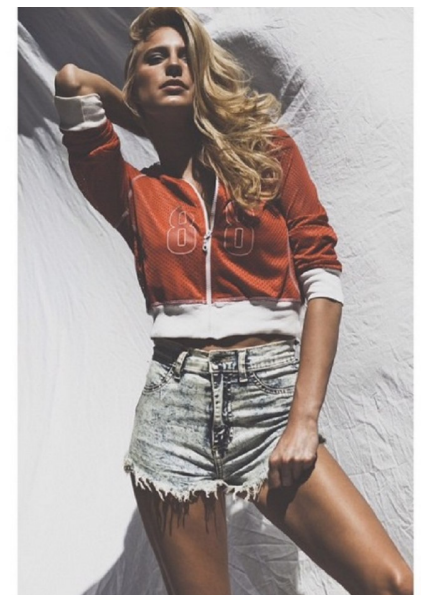

aimee

Height 170cm/5'7" Bust 83cm/32.5" B Waist 63cm/25" Hips 88cm/34.5"
Dress 30-32 EU/0-2 US/2-4 UK Shoe 38.5 EU/7.5 US/5.5 UK Hair Blonde
Eyes Brown

pulse.
MODEL MANAGEMENT

Pulse Model Management
2nd Floor, Lifestyle Centre, 50 Kloof St, Gardens, Cape Town
Office 1/9B, Level 1, 6-8 High St, Rosenpark, Durbanville