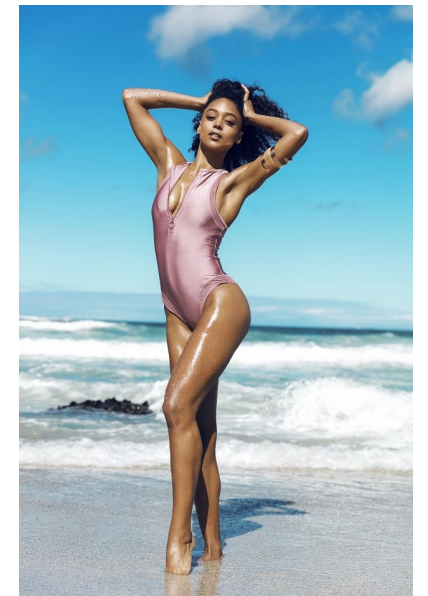

floret

Height 173cm/5'8" Bust 86cm/34" B Waist 61cm/24" Hips 88cm/34.5"
Dress 34-36 EU/4-6 US/6-8 UK Shoe 39.5 EU/8.5 US/6 UK Hair Brown
Eyes Hazel

pulse.
MODEL MANAGEMENT

Pulse Model Management

2nd Floor, Lifestyle Centre, 50 Kloof St, Gardens, Cape Town
Office 1/9B, Level 1, 6-8 High St, Rosenpark, Durbanville