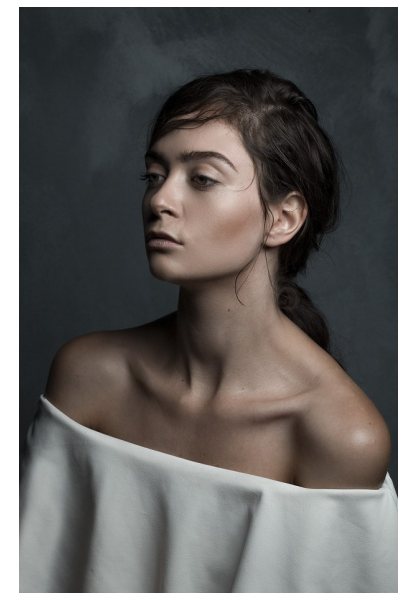

**ambel**

Height 171cm/5'7.5" Bust 82cm/32.5" A Waist 63cm/25" Hips 89cm/35"  
Shoe 37 EU/6 US/4 UK Hair Brown Eyes Green

**pulse.**  
MODEL MANAGEMENT

**Pulse Model Management**  
2nd Floor, Lifestyle Centre, 50 Kloof St, Gardens, Cape Town  
Office 1/9B, Level 1, 6-8 High St, Rosenpark, Durbanville