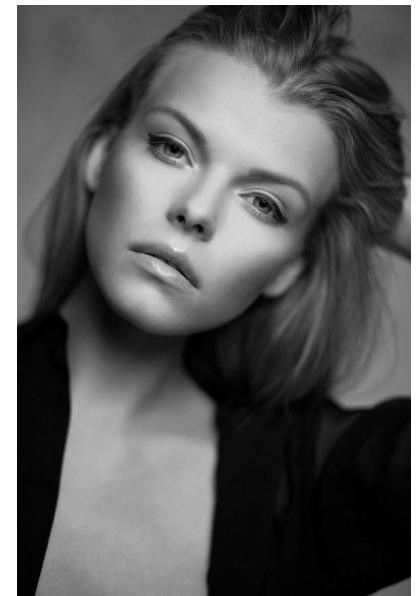

ania

Height 176cm/5'9.5" Bust 89cm/35" B Waist 65cm/25.5" Hips 89cm/35"
Shoe 40 EU/9 US/6.5 UK Hair Blonde Eyes Blue/Green

pulse.
MODEL MANAGEMENT

Pulse Model Management

2nd Floor, Lifestyle Centre, 50 Kloof St, Gardens, Cape Town
Office 1/9B, Level 1, 6-8 High St, Rosepark, Durbanville