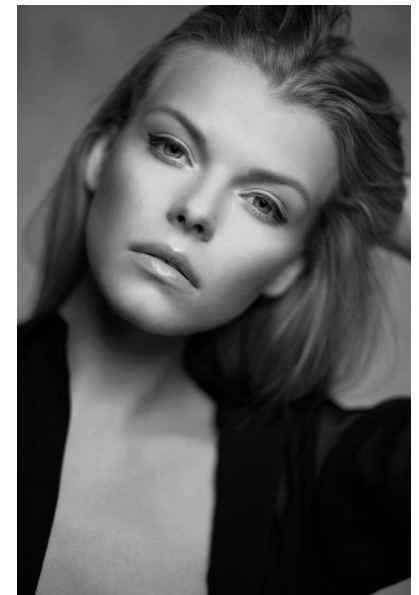

ania

Height 176cm/5'9.5" Bust 89cm/35" B Waist 65cm/25.5" Hips 89cm/35"
Shoe 40 EU/9 US/6.5 UK Hair Blonde Eyes Blue/Green

pulse.
MODEL MANAGEMENT

Pulse Model Management

2nd Floor, Lifestyle Centre, 50 Kloof St, Gardens, Cape Town
Office 1/9B, Level 1, 6-8 High St, Rosepark, Durbanville