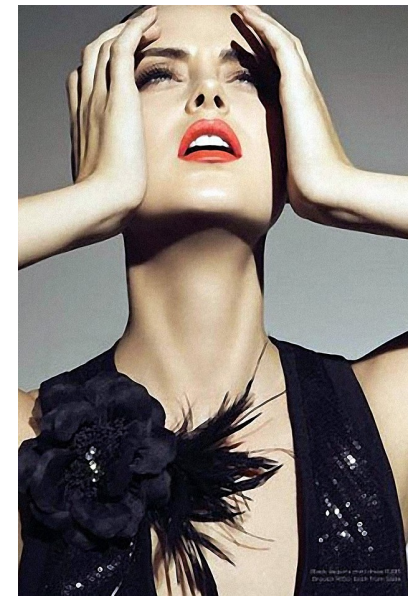

catherine

Height 177cm/5'9.5" Bust 89cm/35" B Waist 65cm/25.5" Hips 94cm/37"
 Dress 30 EU/0 US/2 UK Shoe 38 EU/7 US/5 UK Hair Brown Eyes Blue/Green

pulse.
 MODEL MANAGEMENT

Pulse Model Management

2nd Floor, Lifestyle Centre, 50 Kloof St, Gardens, Cape Town
 Office 1/9B, Level 1, 6-8 High St, Rosenpark, Durbanville