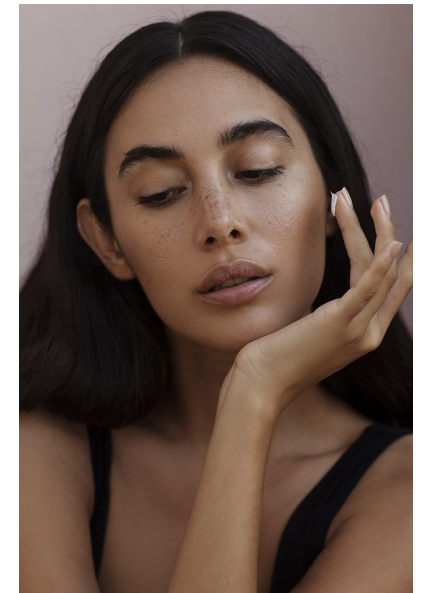

esmerelda

Height 175cm/5'9" Bust 86cm/34" B Waist 63cm/25" Hips 90cm/35.5"
Dress 32-34 EU/2-4 US/4-6 UK Shoe 39 EU/8 US/6 UK Hair Brown
Eyes Brown

pulse.
MODEL MANAGEMENT

Pulse Model Management
2nd Floor, Lifestyle Centre, 50 Kloof St, Gardens, Cape Town
Office 1/9B, Level 1, 6-8 High St, Rosepark, Durbanville