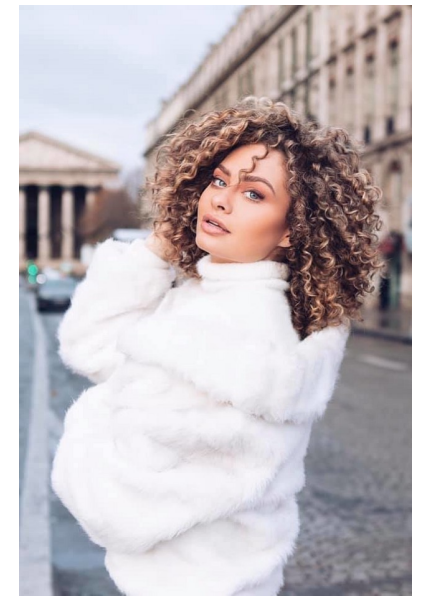

lena

Height 173cm/5'8" Bust 84cm/33" C Waist 64cm/25" Hips 88cm/34.5"
Shoe 38 EU/7 US/5 UK Hair Blonde Venetian Eyes Blue

pulse.
MODEL MANAGEMENT

Pulse Model Management

2nd Floor, Lifestyle Centre, 50 Kloof St, Gardens, Cape Town
Office 1/9B, Level 1, 6-8 High St, Rosepark, Durbanville