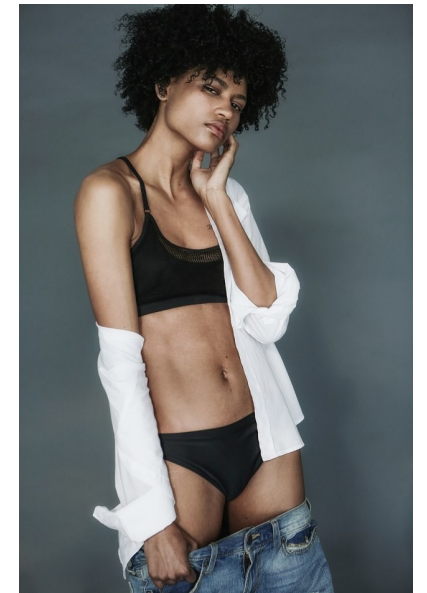

venissa

Height 180cm/5'11" Bust 79cm/31" B Waist 61cm/24" Hips 86cm/34"
Shoe 39.5 EU/8.5 US/6 UK Hair Black Eyes Brown

pulse.
MODEL MANAGEMENT

Pulse Model Management
2nd Floor, Lifestyle Centre, 50 Kloof St, Gardens, Cape Town
Office 1/9B, Level 1, 6-8 High St, Rosenpark, Durbanville