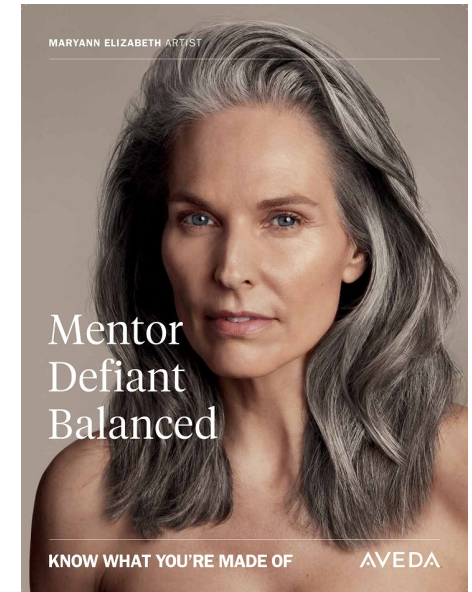

mary ann

Height 178cm/5'10" Bust 86cm/34" A Waist 69cm/27" Hips 89cm/35"
Shoe 39 EU/8 US/6 UK Hair Silver Eyes Blue

pulse.
MODEL MANAGEMENT

Pulse Model Management
2nd Floor, Lifestyle Centre, 50 Kloof St, Gardens, Cape Town
Office 1/9B, Level 1, 6-8 High St, Rosepark, Durbanville