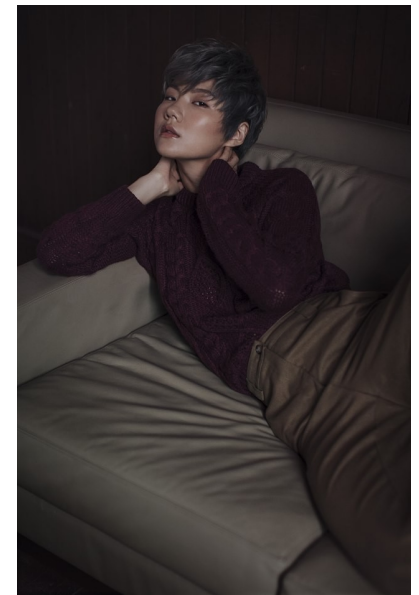

meng

Height 177cm/5'9.5" Bust 77cm/30.5" A Waist 58cm/23" Hips 85cm/33.5"  
Shoe 38 EU/7 US/5 UK Hair Silver Eyes Brown

**pulse.**  
MODEL MANAGEMENT

Pulse Model Management  
2nd Floor, Lifestyle Centre, 50 Kloof St, Gardens, Cape Town  
Office1/9B, Level1, 6-8 High St, Rosenpark, Durbanville