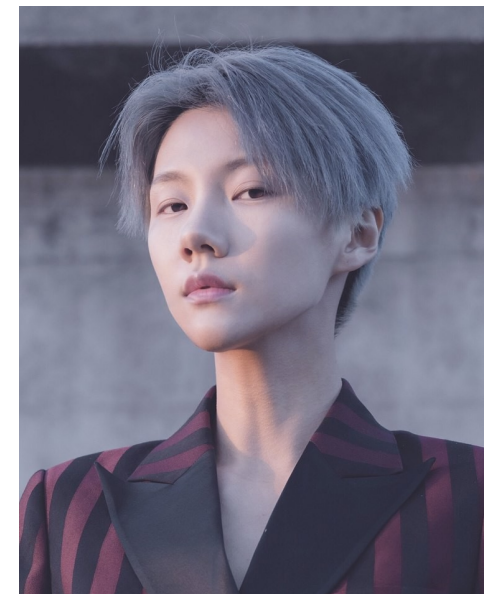

meng

Height 177cm/5'9.5" Bust 77cm/30.5" A Waist 58cm/23" Hips 85cm/33.5"  
Shoe 38 EU/7 US/5 UK Hair Silver Eyes Brown

**pulse.**  
MODEL MANAGEMENT

Pulse Model Management  
2nd Floor, Lifestyle Centre, 50 Kloof St, Gardens, Cape Town  
Office1/9B, Level1, 6-8 High St, Rosenpark, Durbanville