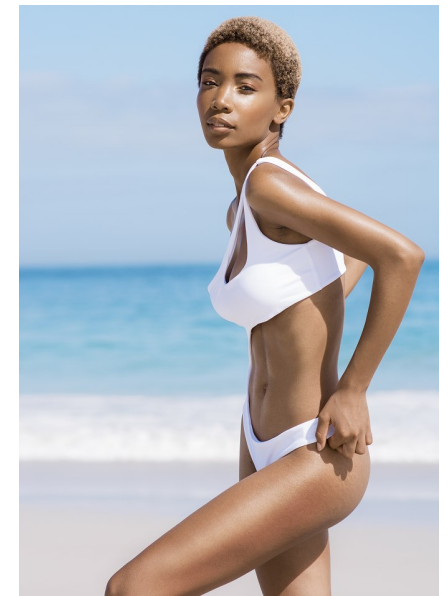

phoeby

Height 174cm/5'8.5" Bust 81cm/32" A Waist 54cm/21" Hips 84cm/33"
Shoe 39 EU/8 US/6 UK Hair Blonde Eyes Brown

pulse.
MODEL MANAGEMENT

Pulse Model Management

2nd Floor, Lifestyle Centre, 50 Kloof St, Gardens, Cape Town
Office 1/9B, Level 1, 6-8 High St, Rosenpark, Durbanville