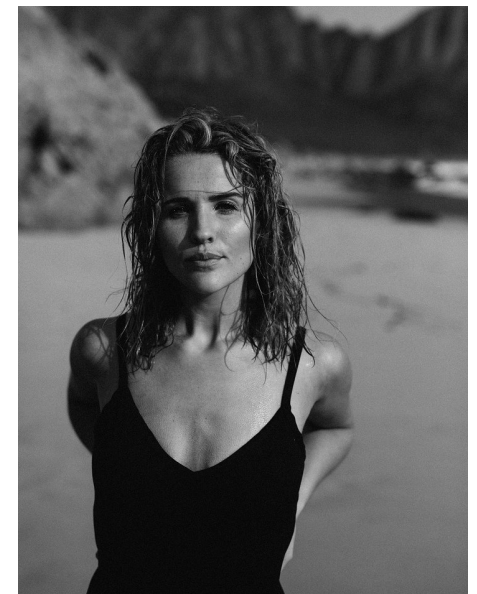

christi

Height 173cm/5'8" Bust 84cm/33" C Waist 65cm/25.5" Hips 91cm/36"
Shoe 42.5 EU/11.5 US/8 UK Hair Blonde Eyes Blue

pulse.
MODEL MANAGEMENT

Pulse Model Management

2nd Floor, Lifestyle Centre, 50 Kloof St, Gardens, Cape Town
Office 1/9B, Level 1, 6-8 High St, Rosenpark, Durbanville