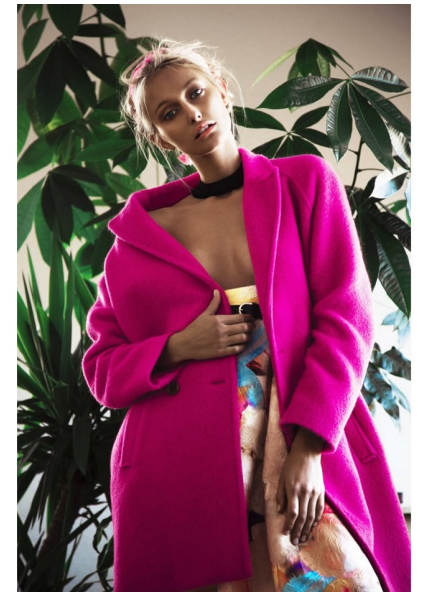

nina

Height 175cm/5'9" Bust 80cm/31.5" A Waist 57cm/22.5" Hips 90cm/35.5"
Dress 34 EU/4 US/6 UK Shoe 38 EU/7 US/5 UK Hair Blonde Eyes Blue

pulse.
MODEL MANAGEMENT

Pulse Model Management

2nd Floor, Lifestyle Centre, 50 Kloof St, Gardens, Cape Town
Office 1/9B, Level 1, 6-8 High St, Rosenpark, Durbanville