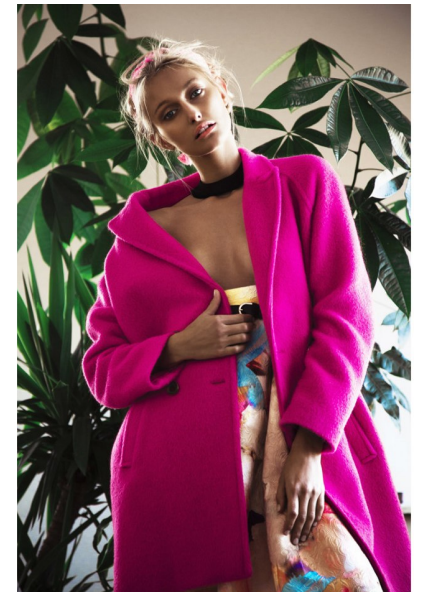

**nina**

Height 175cm/5'9" Bust 80cm/31.5" A Waist 57cm/22.5" Hips 90cm/35.5"  
Dress 34 EU/4 US/6 UK Shoe 38 EU/7 US/5 UK Hair Blonde Eyes Blue

**pulse.**  
MODEL MANAGEMENT

**Pulse Model Management**

2nd Floor, Lifestyle Centre, 50 Kloof St, Gardens, Cape Town  
Office 1/9B, Level 1, 6-8 High St, Rosenpark, Durbanville