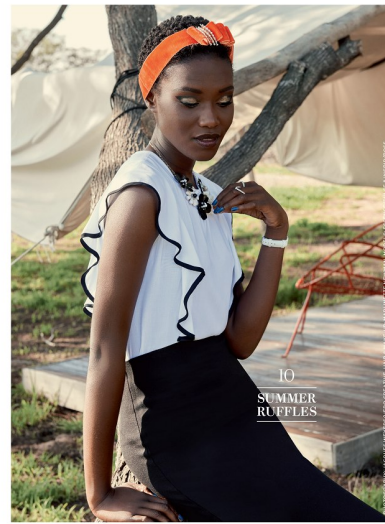

**essence**

Height 173cm/5'8" Bust 81cm/32" B Waist 63cm/25" Hips 90cm/35.5"  
 Shoe 42.5 EU/11.5 US/8 UK Hair Dark Brown Eyes Brown

**pulse.**  
 MODEL MANAGEMENT

**Pulse Model Management**  
 2nd Floor, Lifestyle Centre, 50 Kloof St, Gardens, Cape Town  
 Office 1/9B, Level 1, 6-8 High St, Rosepark, Durbanville