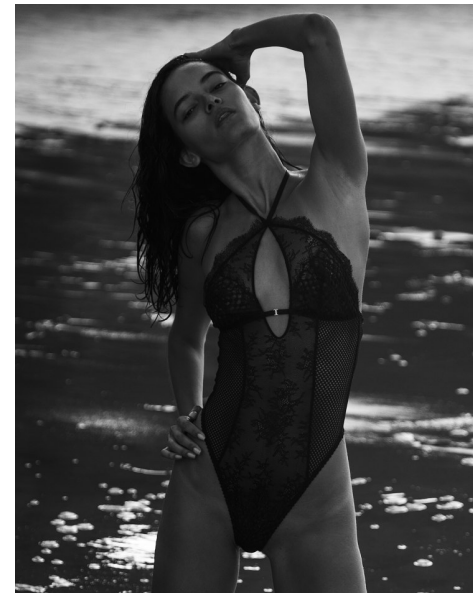

wanessa

Height 180cm/5'11" Bust 81cm/32" B Waist 61cm/24" Hips 86cm/34"
 Shoe 39 EU/8 US/6 UK Hair Brown Eyes Brown

pulse.
 MODEL MANAGEMENT

Pulse Model Management

2nd Floor, Lifestyle Centre, 50 Kloof St, Gardens, Cape Town
 Office1/9B, Level1, 6-8 High St, Rosenpark, Durbanville