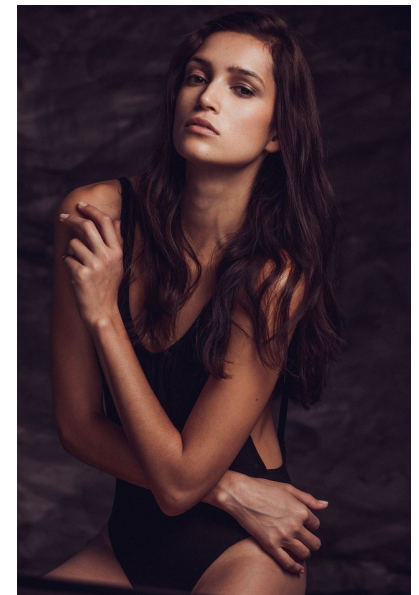

**larissa**

Height 180cm/5'11" Bust 86cm/34" C Waist 62cm/24.5" Hips 95cm/37.5"  
Shoe 39 EU/8 US/6 UK Hair Brown Eyes Brown

**pulse.**  
MODEL MANAGEMENT

**Pulse Model Management**

2nd Floor, Lifestyle Centre, 50 Kloof St, Gardens, Cape Town  
Office 1/9B, Level 1, 6-8 High St, Rosepark, Durbanville