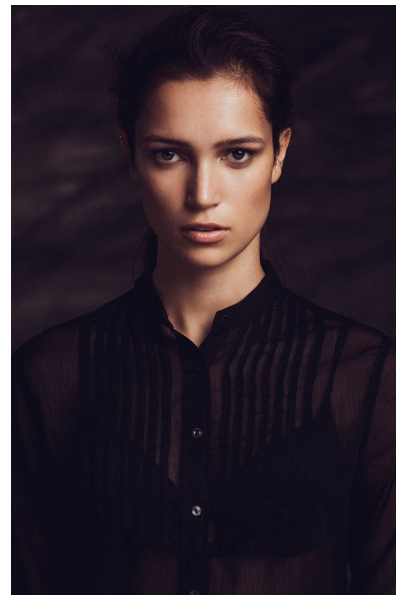

**larissa**

Height 180cm/5'11" Bust 86cm/34" C Waist 62cm/24.5" Hips 95cm/37.5"  
Shoe 39 EU/8 US/6 UK Hair Brown Eyes Brown

**pulse.**  
MODEL MANAGEMENT

**Pulse Model Management**

2nd Floor, Lifestyle Centre, 50 Kloof St, Gardens, Cape Town  
Office 1/9B, Level 1, 6-8 High St, Rosepark, Durbanville