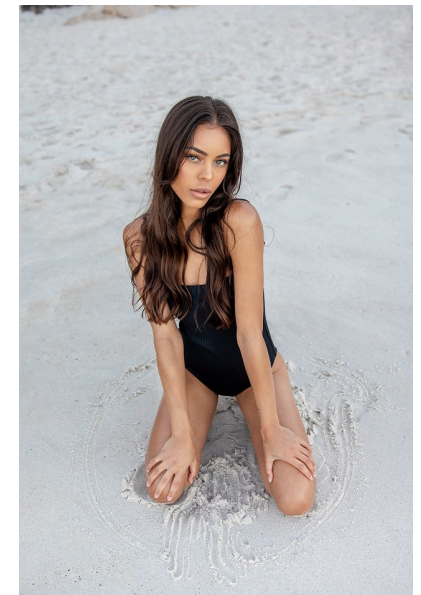

alexandra

Height 165cm/5'5" Bust 81cm/32" A Waist 60cm/23.5" Hips 82cm/32.5"
Shoe 38 EU/7 US/5 UK Hair Brown Eyes Green

pulse.
MODEL MANAGEMENT

Pulse Model Management

2nd Floor, Lifestyle Centre, 50 Kloof St, Gardens, Cape Town
Office 1/9B, Level 1, 6-8 High St, Rosenpark, Durbanville