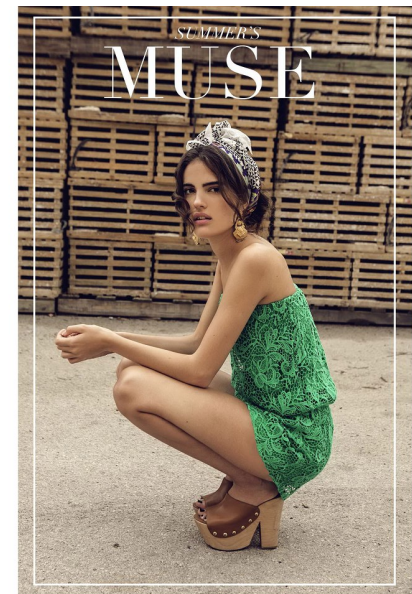

mariona

Height 175cm/5'9" Bust 84cm/33" B Waist 60cm/23.5" Hips 91cm/36"
Shoe 38 EU/7 US/5 UK Hair Brown Eyes Brown

VANESA LORENZO
214 SS/14

VANESA LORENZO
214 SS/14

pulse.
MODEL MANAGEMENT

Pulse Model Management
2nd Floor, Lifestyle Centre, 50 Kloof St, Gardens, Cape Town
Office 1/9B, Level 1, 6-8 High St, Rosepark, Durbanville