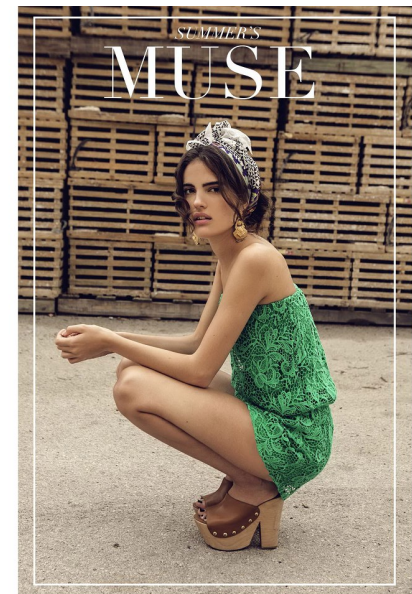

**mariona**

Height 175cm/5'9" Bust 84cm/33" B Waist 60cm/23.5" Hips 91cm/36"  
Shoe 38 EU/7 US/5 UK Hair Brown Eyes Brown

VANESA LORENZO  
214 SS/14

VANESA LORENZO  
214 SS/14

**pulse.**  
MODEL MANAGEMENT