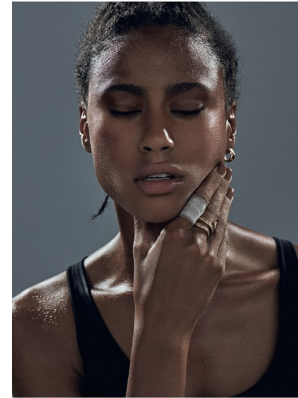

vanesa

Height 181cm/5'11.5" Bust 84cm/33" B Waist 64cm/25" Hips 92cm/36"
Shoe 42 EU/11 US/7.5 UK Hair Black Eyes Brown

NEW

Coque CLOTH 0221
Egy 1000 1002
Farming UNO 12 00

Compass 7 4000 4000 10000
Price 1000

pulse.
MODEL MANAGEMENT

Pulse Model Management

2nd Floor, Lifestyle Centre, 50 Kloof St, Gardens, Cape Town
Office 1/9B, Level 1, 6-8 High St, Rosenpark, Durbanville