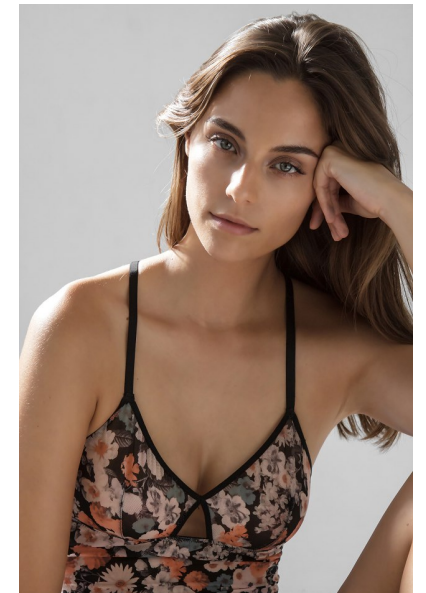

sara

Height 175cm/5'9" Bust 80cm/31.5" B Waist 63cm/25" Hips 91cm/36"
Shoe 39 EU/8 US/6 UK Hair Light Brown Eyes Green

pulse.
MODEL MANAGEMENT

Pulse Model Management

2nd Floor, Lifestyle Centre, 50 Kloof St, Gardens, Cape Town
Office 1/9B, Level 1, 6-8 High St, Rosenpark, Durbanville