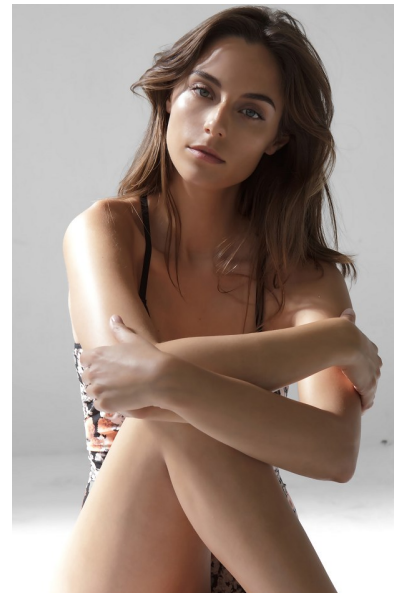

sara

Height 175cm/5'9" Bust 80cm/31.5" B Waist 63cm/25" Hips 91cm/36"
Shoe 39 EU/8 US/6 UK Hair Light Brown Eyes Green

pulse.
MODEL MANAGEMENT

Pulse Model Management

2nd Floor, Lifestyle Centre, 50 Kloof St, Gardens, Cape Town
Office 1/9B, Level 1, 6-8 High St, Rosenpark, Durbanville