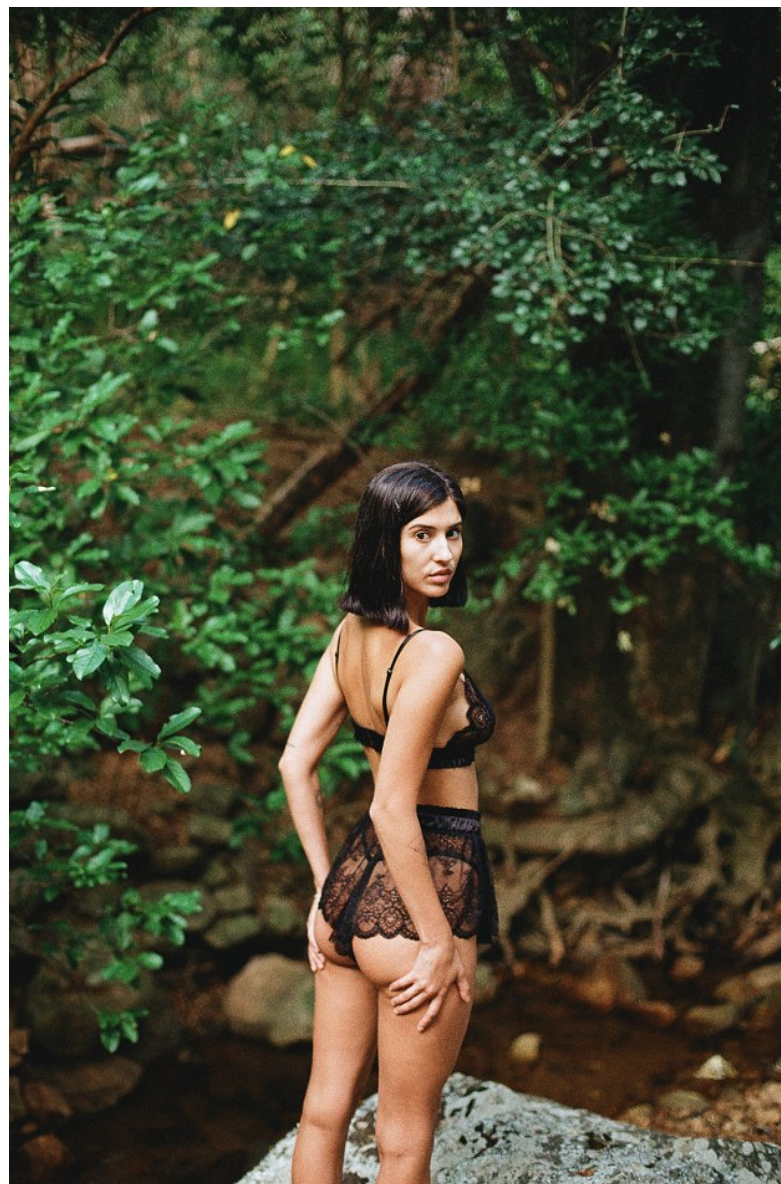

elrize

Height 170cm/5'7" Bust 81cm/32" B/C Waist 60cm/23.5" Hips 89cm/35" Dress 34 EU/4 US/6 UK Shoe 37 EU/6 US/4 UK Hair Brown Eyes Brown