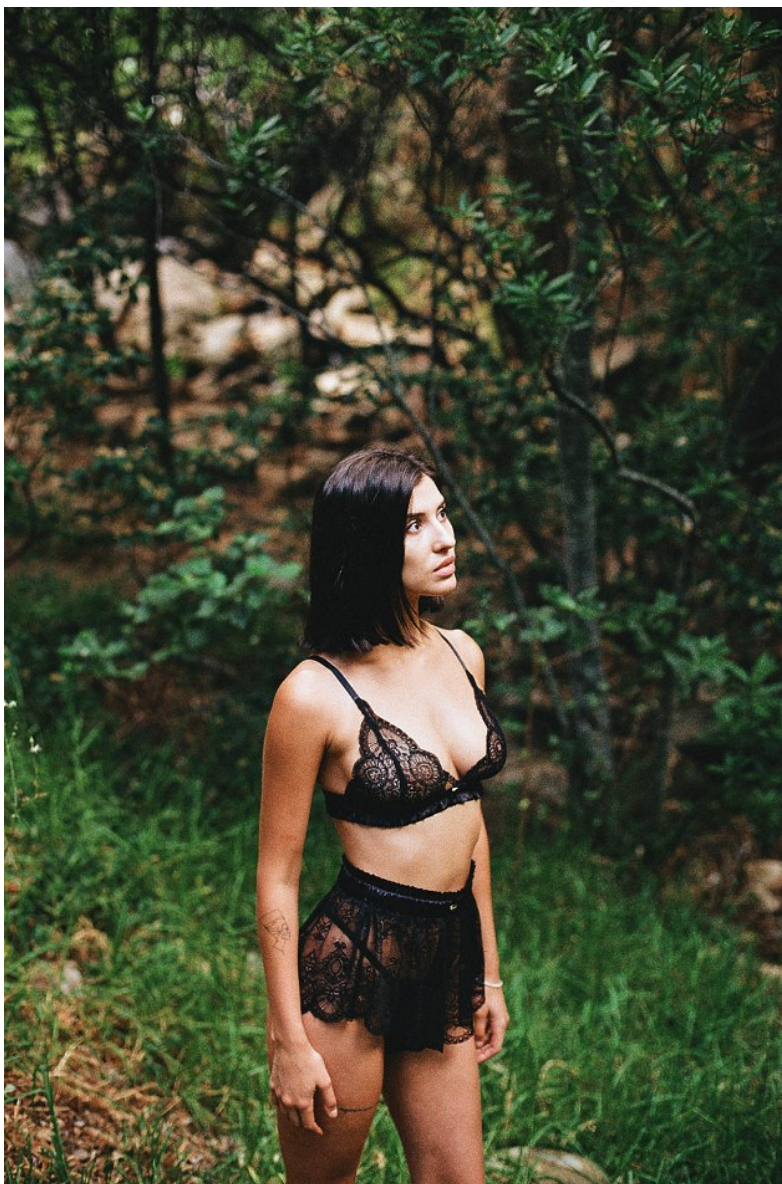

elrize

Height 170cm/5'7" Bust 81cm/32" B/C Waist 60cm/23.5" Hips 89cm/35" Dress 34 EU/4 US/6 UK Shoe 37 EU/6 US/4 UK Hair Brown Eyes Brown