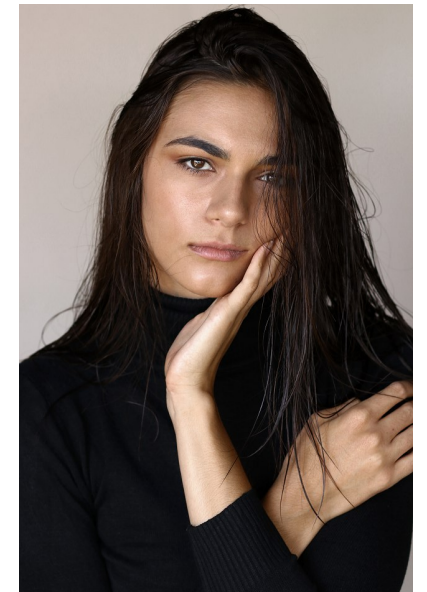

charlotte

Height 178cm/5'10" Bust 86cm/34" Waist 66cm/26" Hips 86cm/34"
Shoe 40.5 EU/9.5 US/7 UK Hair Brown Eyes Brown

pulse.
MODEL MANAGEMENT

Pulse Model Management
2nd Floor, Lifestyle Centre, 50 Kloof St, Gardens, Cape Town
Office 1/9B, Level 1, 6-8 High St, Rosepark, Durbanville