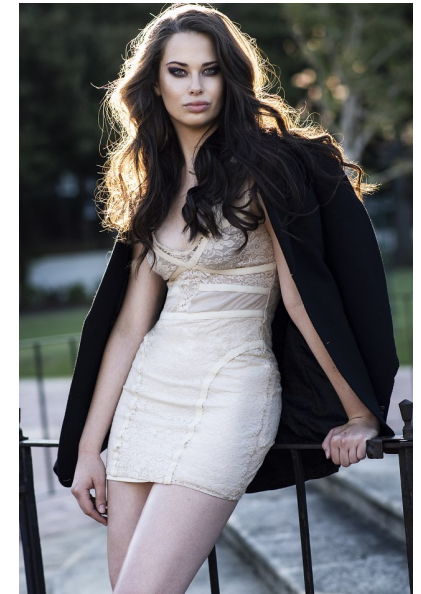

**kita**

Height 175cm/5'9" Bust 81cm/32" B Waist 65cm/25.5" Hips 94cm/37"  
Dress 36 EU/6 US/8 UK Shoe 38 EU/7 US/5 UK Hair Brown  
Eyes Blue/Green

**pulse.**  
MODEL MANAGEMENT

**Pulse Model Management**  
2nd Floor, Lifestyle Centre, 50 Kloof St, Gardens, Cape Town  
Office 1/9B, Level 1, 6-8 High St, Rosepark, Durbanville