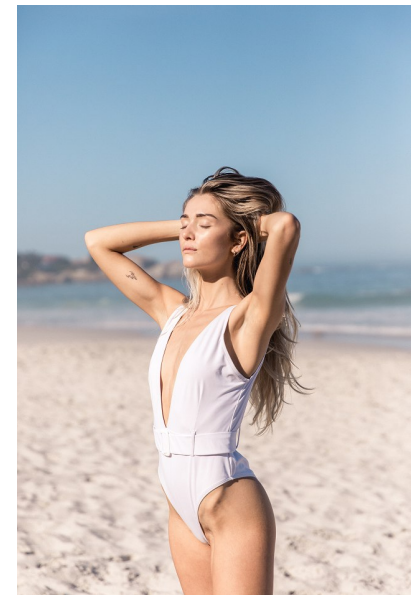

mirte

Height 177cm/5'9.5" Bust 78cm/30.5" B Waist 62cm/24.5" Hips 88cm/34.5"
Shoe 37 EU/6 US/4 UK Hair Blonde Eyes Blue

pulse.
MODEL MANAGEMENT

Pulse Model Management

2nd Floor, Lifestyle Centre, 50 Kloof St, Gardens, Cape Town
Office 1/9B, Level 1, 6-8 High St, Rosepark, Durbanville