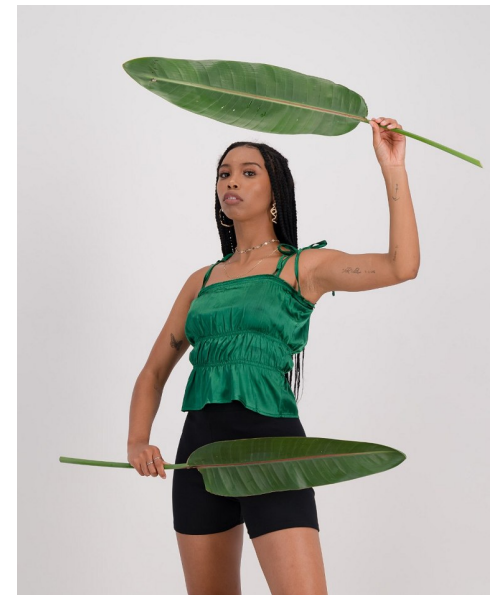

whitney

Height 165cm/5'5" Bust 76cm/30" Waist 66cm/26" Hips 91cm/36" Shoe 38
EU/7 US/5 UK Hair Brown Eyes Brown

pulse.
MODEL MANAGEMENT

Pulse Model Management
2nd Floor, Lifestyle Centre, 50 Kloof St, Gardens, Cape Town
Office1/9B, Level1, 6-8 High St, Rosenpark, Durbanville