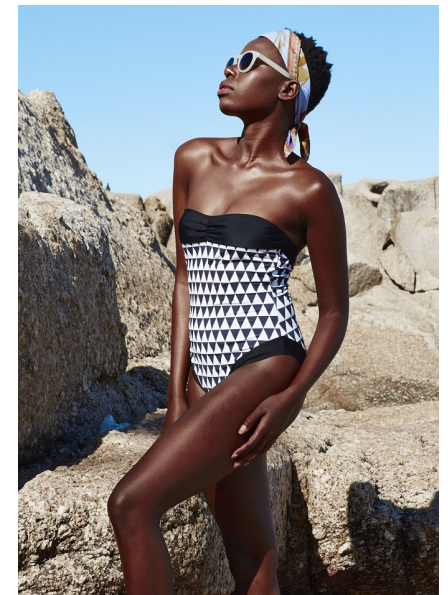

lavender

Height 175cm/5'9" Bust 87cm/34.5" B Waist 71cm/28" Hips 95cm/37.5"
Shoe 40.5 EU/9.5 US/7 UK Hair Black Eyes Brown

pulse.
MODEL MANAGEMENT

Pulse Model Management

2nd Floor, Lifestyle Centre, 50 Kloof St, Gardens, Cape Town
Office 1/9B, Level 1, 6-8 High St, Rosenpark, Durbanville