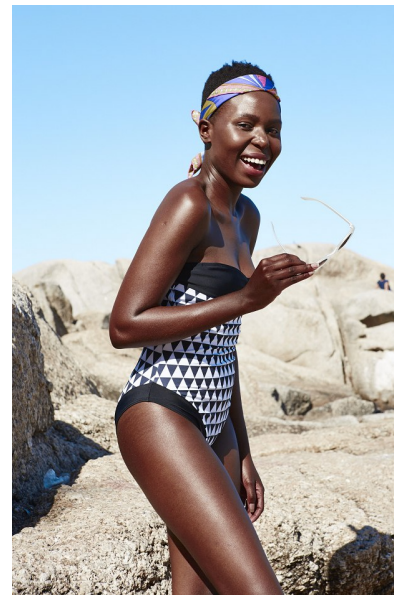

lavender

Height 175cm/5'9" Bust 87cm/34.5" B Waist 71cm/28" Hips 95cm/37.5"
Shoe 40.5 EU/9.5 US/7 UK Hair Black Eyes Brown

pulse.
MODEL MANAGEMENT

Pulse Model Management

2nd Floor, Lifestyle Centre, 50 Kloof St, Gardens, Cape Town
Office 1/9B, Level 1, 6-8 High St, Rosenpark, Durbanville