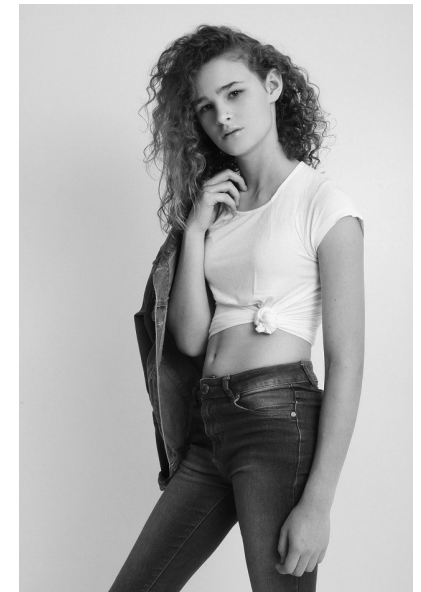

erin

Height 167cm/5'5.5" Bust 84cm/33" B Waist 61cm/24" Hips 89cm/35"
Shoe 38 EU/7 US/5 UK Hair Dark Blonde Eyes Blue

pulse.
MODEL MANAGEMENT

Pulse Model Management
2nd Floor, Lifestyle Centre, 50 Kloof St, Gardens, Cape Town
Office 1/9B, Level 1, 6-8 High St, Rosepark, Durbanville