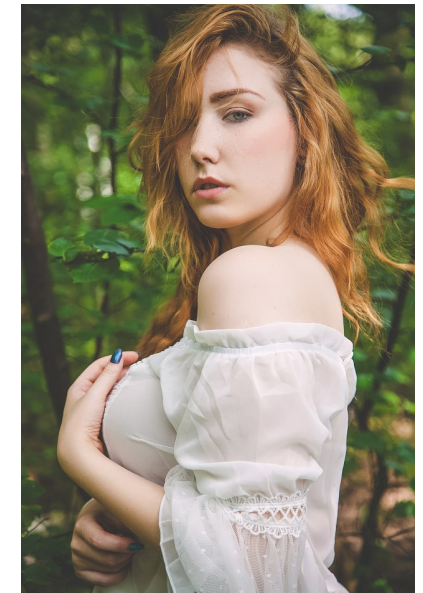

tori

Height 175cm/5'9" Bust 97cm/38" H Waist 71cm/28" Hips 102cm/40"
Dress 40 EU/10 US/12 UK Shoe 39 EU/8 US/6 UK Hair Red Eyes Blue

pulse.
MODEL MANAGEMENT

Pulse Model Management

2nd Floor, Lifestyle Centre, 50 Kloof St, Gardens, Cape Town
Office 1/9B, Level 1, 6-8 High St, Rosenpark, Durbanville