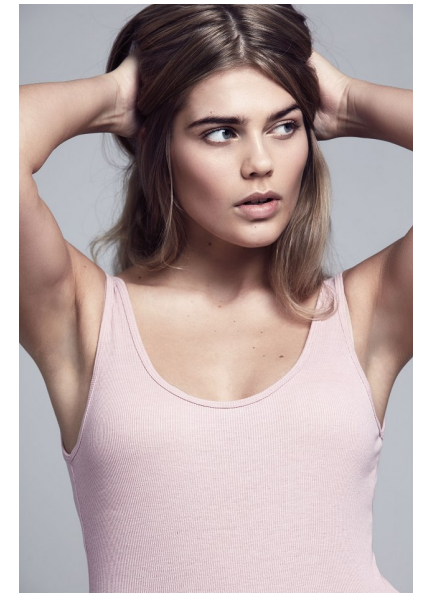

ronja

Height 180cm/5'11" Bust 92cm/36" C Waist 79cm/31" Hips 107cm/42"
Shoe 42.5 EU/11.5 US/8 UK Hair Dark Blonde Eyes Blue

pulse.
MODEL MANAGEMENT

Pulse Model Management

2nd Floor, Lifestyle Centre, 50 Kloof St, Gardens, Cape Town
Office 1/9B, Level 1, 6-8 High St, Rosenpark, Durbanville