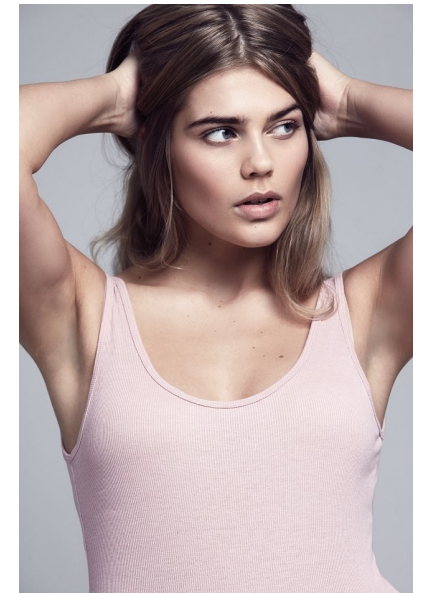

ronja

Height 180cm/5'11" Bust 92cm/36" C Waist 79cm/31" Hips 107cm/42"
Shoe 42.5 EU/11.5 US/8 UK Hair Dark Blonde Eyes Blue

pulse.
MODEL MANAGEMENT

Pulse Model Management

2nd Floor, Lifestyle Centre, 50 Kloof St, Gardens, Cape Town
Office 1/9B, Level 1, 6-8 High St, Rosenpark, Durbanville