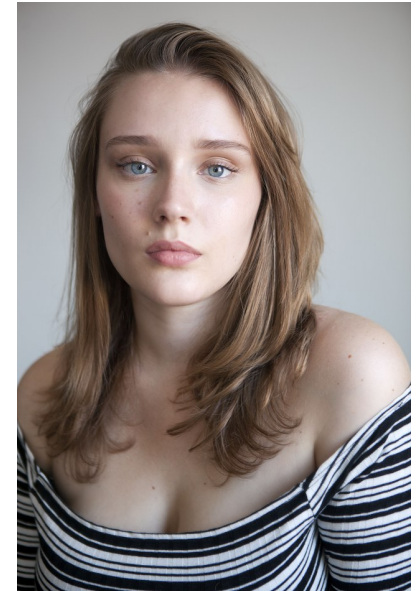

evie

Height 173cm/5'8" Bust 100cm/39.5" FF Waist 81cm/32" Hips 114cm/45"
Shoe 39 EU/8 US/6 UK Hair Dark Blonde Eyes Blue/Grey

pulse.
MODEL MANAGEMENT

Pulse Model Management
2nd Floor, Lifestyle Centre, 50 Kloof St, Gardens, Cape Town
Office 1/9B, Level 1, 6-8 High St, Rosenpark, Durbanville