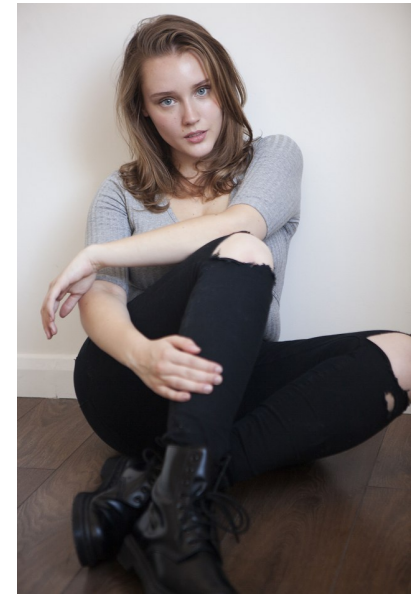

evie

Height 173cm/5'8" Bust 100cm/39.5" FF Waist 81cm/32" Hips 114cm/45"
Shoe 39 EU/8 US/6 UK Hair Dark Blonde Eyes Blue/Grey

pulse.
MODEL MANAGEMENT

Pulse Model Management
2nd Floor, Lifestyle Centre, 50 Kloof St, Gardens, Cape Town
Office 1/9B, Level 1, 6-8 High St, Rosenpark, Durbanville