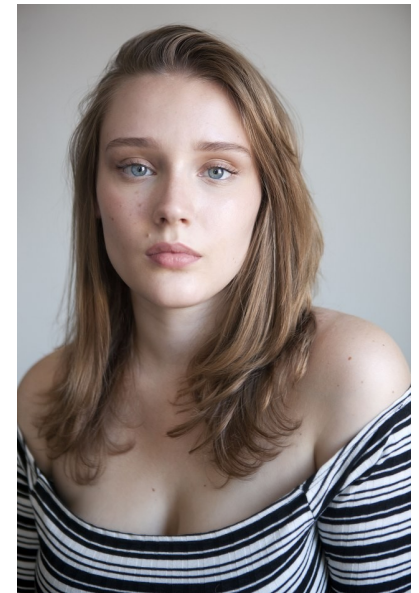

evie

Height 173cm/5'8" Bust 100cm/39.5" FF Waist 81cm/32" Hips 114cm/45"
Shoe 39 EU/8 US/6 UK Hair Dark Blonde Eyes Blue/Grey

pulse.
MODEL MANAGEMENT

Pulse Model Management
2nd Floor, Lifestyle Centre, 50 Kloof St, Gardens, Cape Town
Office 1/9B, Level 1, 6-8 High St, Rosenpark, Durbanville