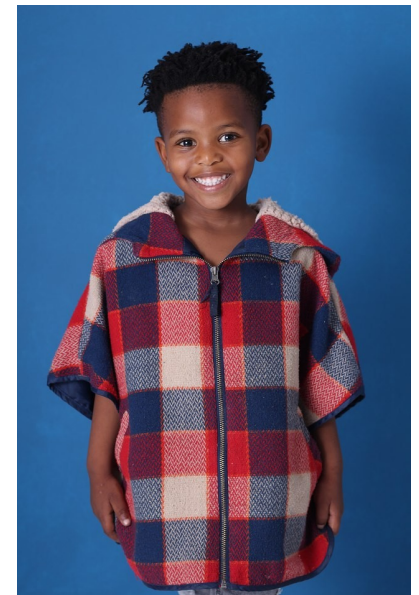

lizoma

Height 121cm/3'11" Shoe 29 EU/12 US/11 UK (kids) Size 6 - 7 Hair Black
Eyes Brown

pulse.
MODEL MANAGEMENT

Pulse Model Management
2nd Floor, Lifestyle Centre, 50 Kloof St, Gardens, Cape Town
Office 1/9B, Level 1, 6-8 High St, Rosepark, Durbanville