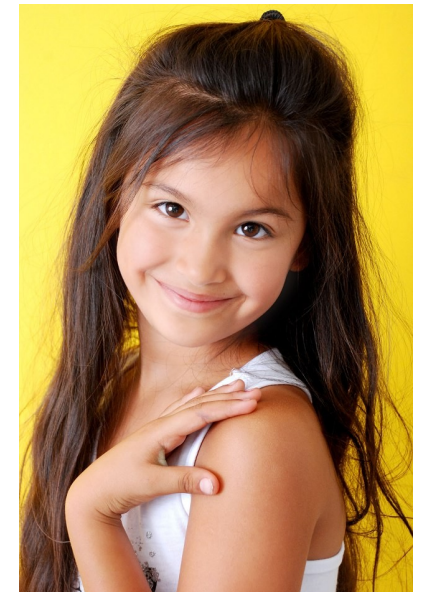

**sabina**

Height 126cm/4'1" Shoe 32 EU/1 US/13 UK (kids) Size 7 - 8 Hair Black  
Eyes Brown

**pulse.**  
MODEL MANAGEMENT

**Pulse Model Management**  
2nd Floor, Lifestyle Centre, 50 Kloof St, Gardens, Cape Town  
Office1/9B, Level1, 6-8 High St, Rosenpark, Durbanville