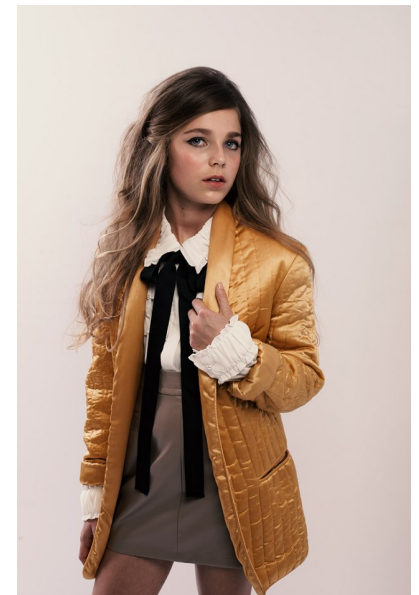

ella

Height 154cm/5'0" Shoe 37 EU/6 US/4 UK Size 11 - 12 Hair Blonde
Eyes Blue

pulse.
MODEL MANAGEMENT

Pulse Model Management
2nd Floor, Lifestyle Centre, 50 Kloof St, Gardens, Cape Town
Office1/9B, Level1, 6-8 High St, Rosenpark, Durbanville