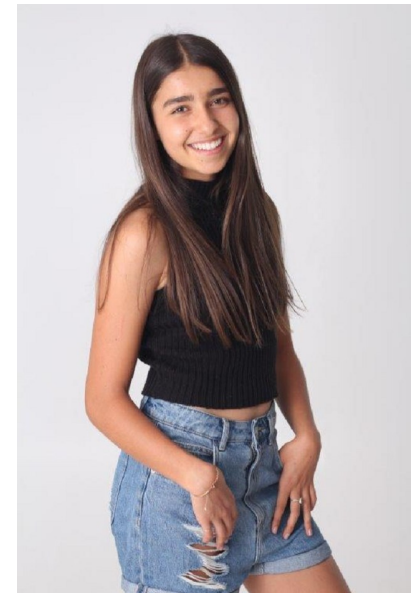

Ialeh

Height 170cm/5'7" Shoe 42.5 EU/11.5 US/8 UK Hair Brown Eyes Brown

pulse.
MODEL MANAGEMENT

Pulse Model Management

2nd Floor, Lifestyle Centre, 50 Kloof St, Gardens, Cape Town
Office 1/9B, Level 1, 6-8 High St, Rosepark, Durbanville