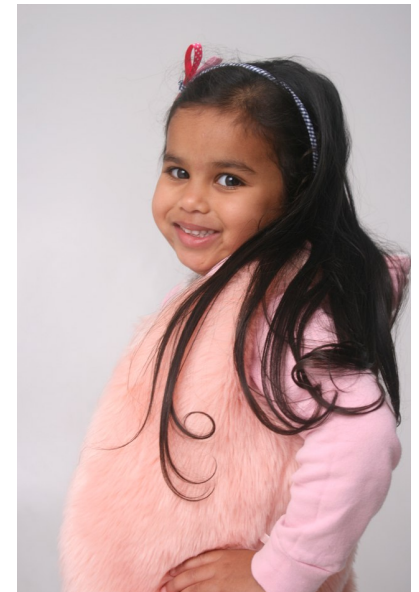

**chelsea**

Height 102cm/3'4" Shoe 25.5 EU/9 US/8 UK (kids) Size 3 - 4 Hair Brown  
Eyes Brown

**pulse.**  
MODEL MANAGEMENT

**Pulse Model Management**  
2nd Floor, Lifestyle Centre, 50 Kloof St, Gardens, Cape Town  
Office 1/9B, Level 1, 6-8 High St, Rosepark, Durbanville