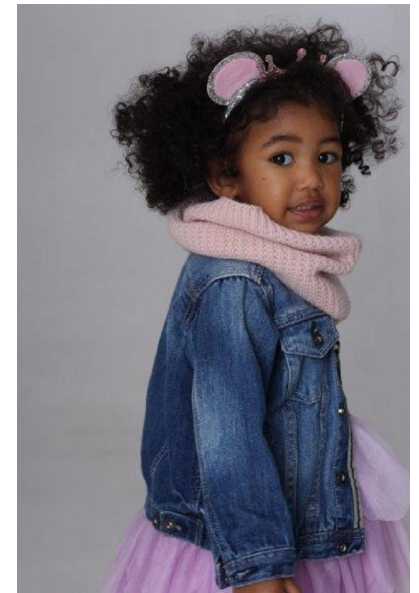

talia

Height 86cm/2'9" Shoe 21.5 EU/6 US/5 UK (kids) Size 2 - 3 Hair Brunette
Eyes Brown

pulse.
MODEL MANAGEMENT

Pulse Model Management
2nd Floor, Lifestyle Centre, 50 Kloof St, Gardens, Cape Town
Office1/9B, Level1, 6-8 High St, Rosenpark, Durbanville