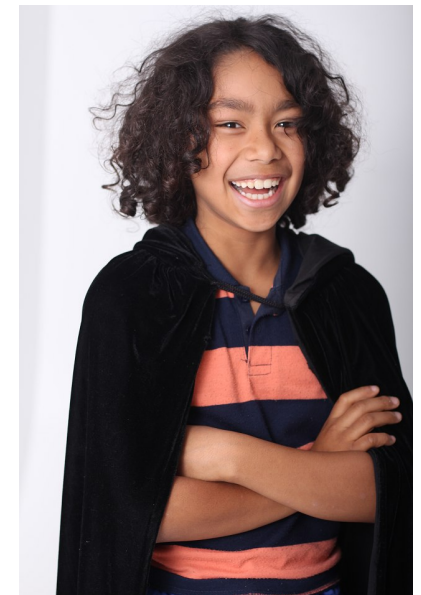

biejamin

Height 134cm/4'4" Shoe 35.5 EU/3.5 US/3 UK Hair Brown Eyes Brown

pulse.
MODEL MANAGEMENT

Pulse Model Management

2nd Floor, Lifestyle Centre, 50 Kloof St, Gardens, Cape Town

Office 1/9B, Level 1, 6-8 High St, Rosenpark, Durbanville