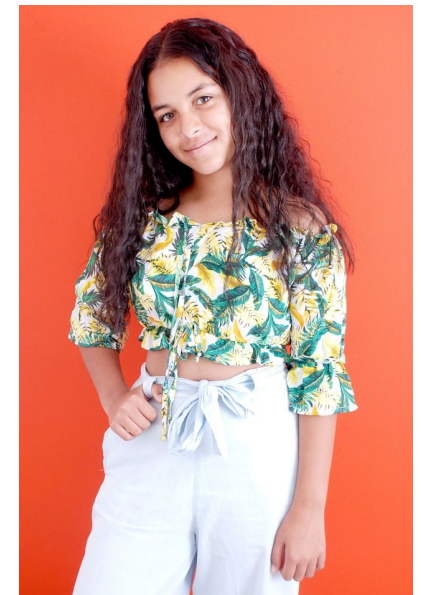

skyla

Height 150cm/4'10.5" Shoe 35.5 EU/4.5 US/3 UK Size 12 - 14 Hair Brown
Eyes Hazel

pulse.
MODEL MANAGEMENT

Pulse Model Management
2nd Floor, Lifestyle Centre, 50 Kloof St, Gardens, Cape Town
Office 1/9B, Level 1, 6-8 High St, Rosenpark, Durbanville