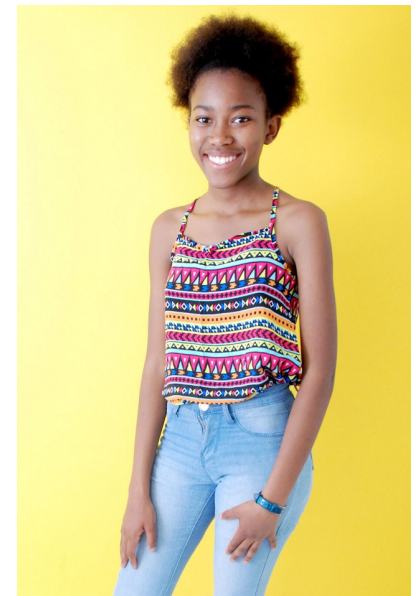

lelethu

Height 159cm/5'2.5" Shoe 37 EU/6 US/4 UK Hair Brown Eyes Brown

pulse.
MODEL MANAGEMENT

Pulse Model Management

2nd Floor, Lifestyle Centre, 50 Kloof St, Gardens, Cape Town
Office 1/9B, Level 1, 6-8 High St, Rosenpark, Durbanville