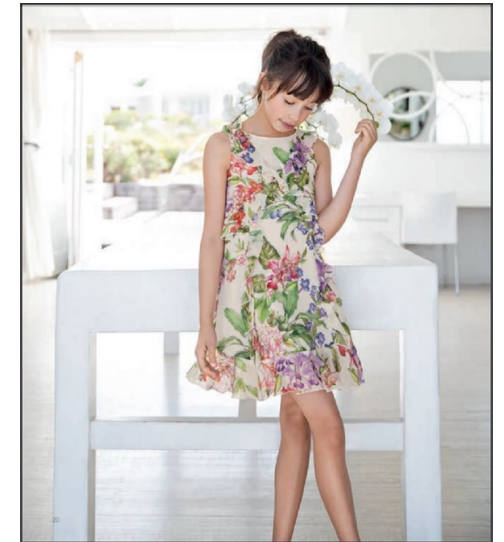

**hasna**

Height 146cm/4'9" Shoe 34 EU/3 US/2 UK Size 11 - 12 Hair Brown  
Eyes Green

**pulse.**  
MODEL MANAGEMENT

**Pulse Model Management**

2nd Floor, Lifestyle Centre, 50 Kloof St, Gardens, Cape Town  
Office1/9B, Level1, 6-8 High St, Rosenpark, Durbanville