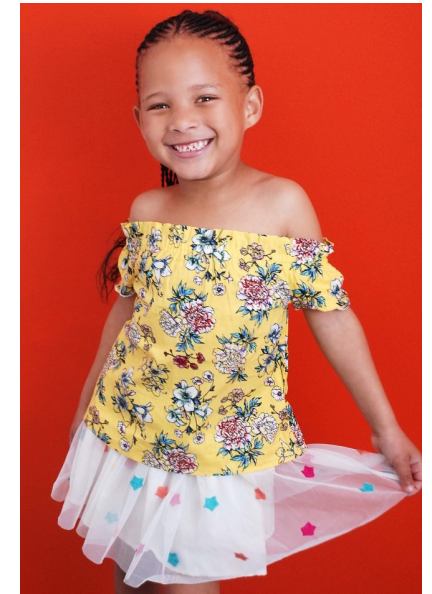

chumisa

Height 104cm/3'4.5" Shoe 25.5 EU/9 US/8 UK (kids) Size 5 - 6 Hair Light
Brown Eyes Green

pulse.
MODEL MANAGEMENT

Pulse Model Management
2nd Floor, Lifestyle Centre, 50 Kloof St, Gardens, Cape Town
Office 1/9B, Level 1, 6-8 High St, Rosenpark, Durbanville