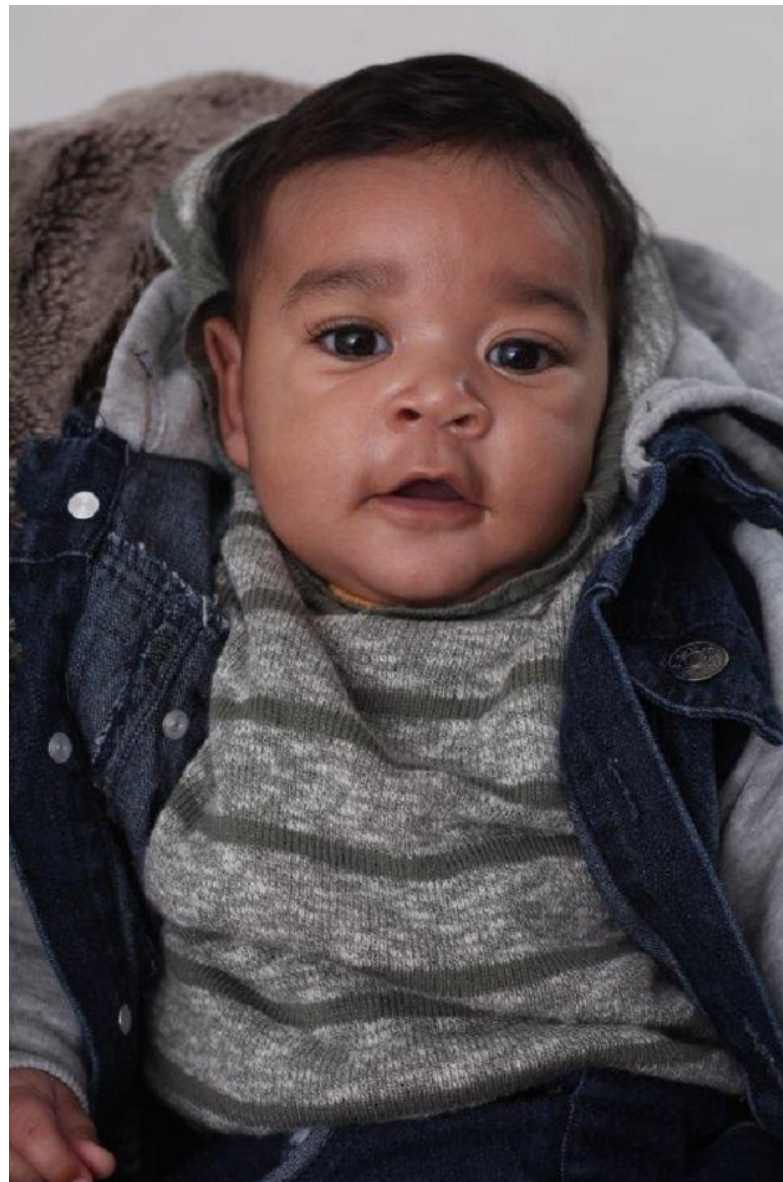

eli

Height 62cm/2'0" Shoe 18.5 EU/3 US/2 UK (kids) Size 3 - 6 months Hair Brown Eyes Blue/Grey

eli

Height 62cm/2'0" Shoe 18.5 EU/3 US/2 UK (kids) Size 3 - 6 months Hair Brown Eyes Blue/Grey