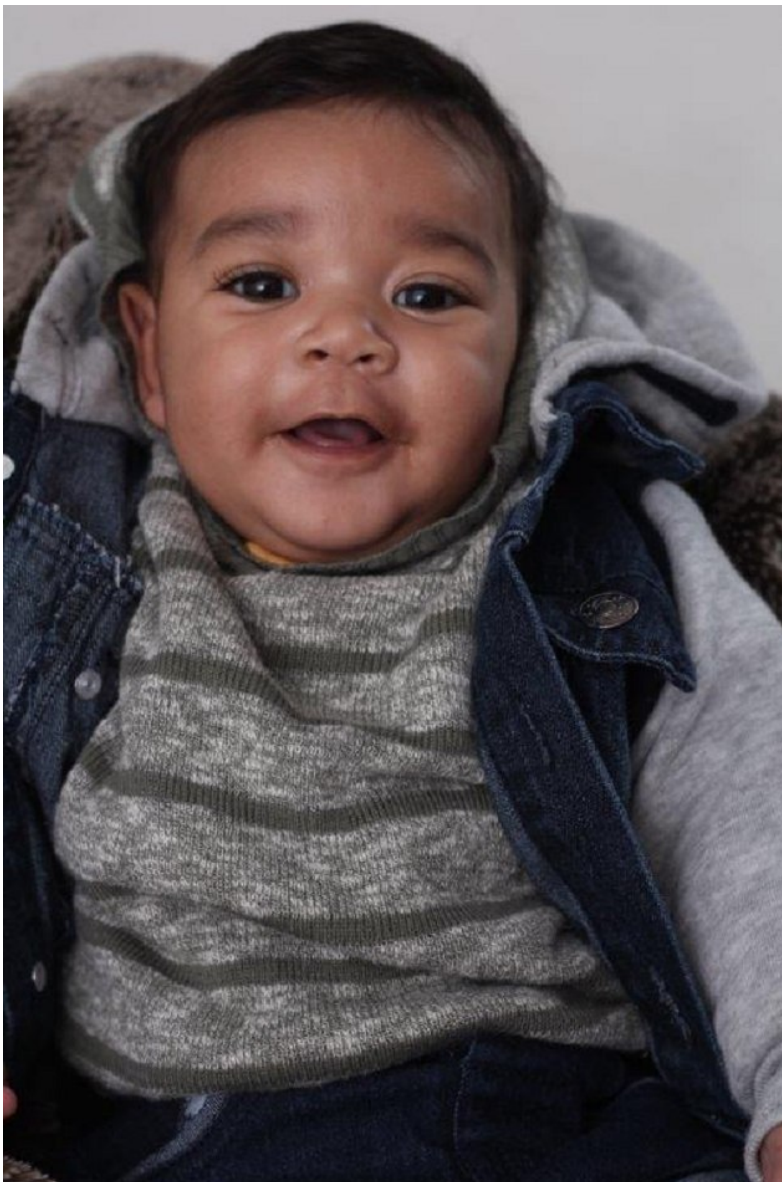

eli

Height 62cm/2'0" Shoe 18.5 EU/3 US/2 UK (kids) Size 3 - 6 months Hair Brown Eyes Blue/Grey

eli

Height 62cm/2'0" Shoe 18.5 EU/3 US/2 UK (kids) Size 3 - 6 months Hair Brown Eyes Blue/Grey