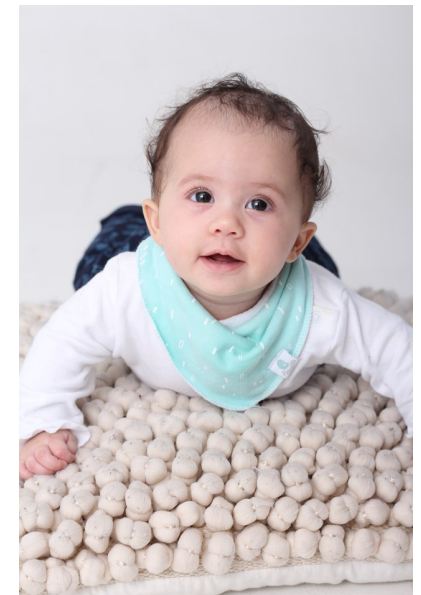

saoirse

Height 65cm/2'1" Size 3 - 6 months Hair Black Eyes Black

pulse.
MODEL MANAGEMENT

Pulse Model Management

2nd Floor, Lifestyle Centre, 50 Kloof St, Gardens, Cape Town
Office 1/9B, Level 1, 6-8 High St, Rosenpark, Durbanville