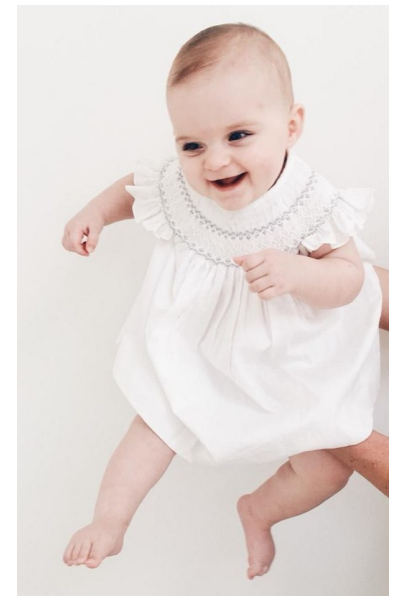

noa

Height 71cm/2'4" Size 9 - 12 months Hair Brown Eyes Hazel

pulse.
MODEL MANAGEMENT

Pulse Model Management
2nd Floor, Lifestyle Centre, 50 Kloof St, Gardens, Cape Town
Office 1/9B, Level 1, 6-8 High St, Rosepark, Durbanville