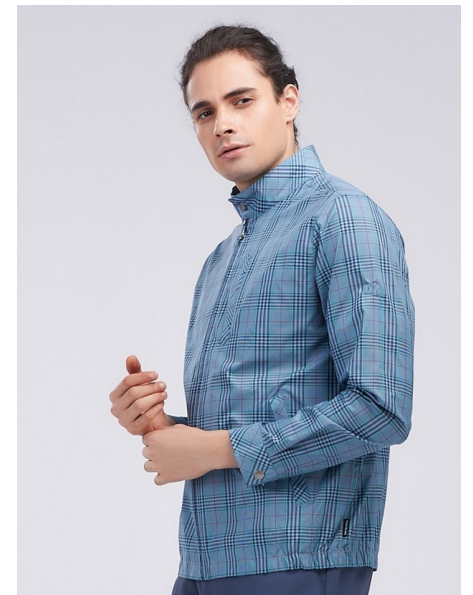

victor

Height 186cm/6'1.5" Chest 100cm/39.5" Waist 80cm/31.5"
Suit 97cm/38"/48 Suit Length R Shoe 44 EU/10 US/9.5 UK Hair Brown
Eyes Brown

pulse.
MODEL MANAGEMENT

Pulse Model Management
2nd Floor, Lifestyle Centre, 50 Kloof St, Gardens, Cape Town
Office 1/9B, Level 1, 6-8 High St, Rosepark, Durbanville