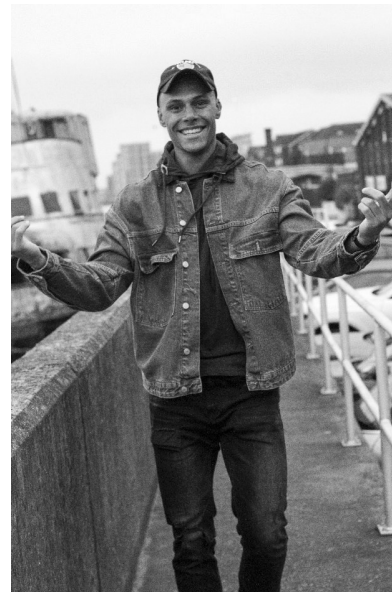

dewayne

Height 184cm/6'0.5" Chest 96cm/38" Waist 79cm/31" Suit 96cm/38"/48
Suit Length R Shoe 46 EU/11.5 US/11 UK Hair Brown Eyes Brown

pulse.
MODEL MANAGEMENT

Pulse Model Management

2nd Floor, Lifestyle Centre, 50 Kloof St, Gardens, Cape Town
Office 1/9B, Level 1, 6-8 High St, Rosepark, Durbanville