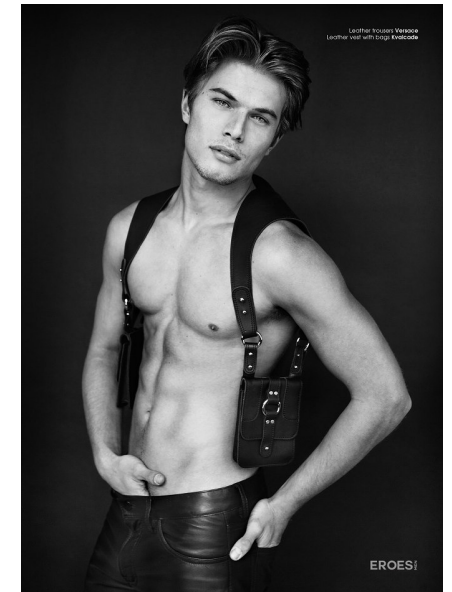

dimitri

Height 182cm/5'11.5" Chest 97cm/38" Waist 76cm/30" Shoe 43 EU/9.5
US/9 UK Hair Light Brown Eyes Hazel

pulse.
MODEL MANAGEMENT

Pulse Model Management
2nd Floor, Lifestyle Centre, 50 Kloof St, Gardens, Cape Town
Office 1/9B, Level 1, 6-8 High St, Rosepark, Durbanville