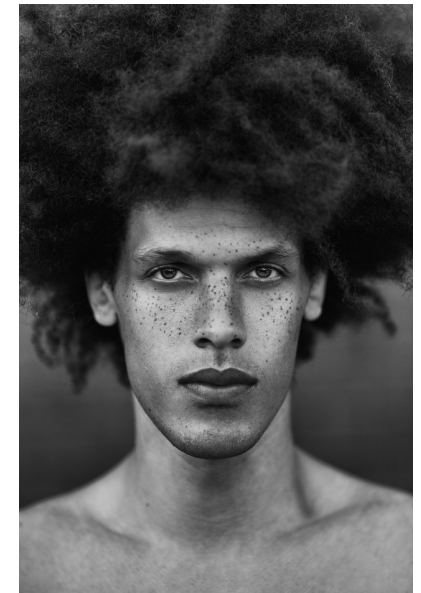

elliott

Height 187cm/6'1.5" Chest 97cm/38" Waist 75cm/29.5" Shoe 46 EU/11.5
US/11 UK Hair Dark Brown Eyes Hazel

pulse.
MODEL MANAGEMENT

Pulse Model Management
2nd Floor, Lifestyle Centre, 50 Kloof St, Gardens, Cape Town
Office 1/9B, Level 1, 6-8 High St, Rosepark, Durbanville