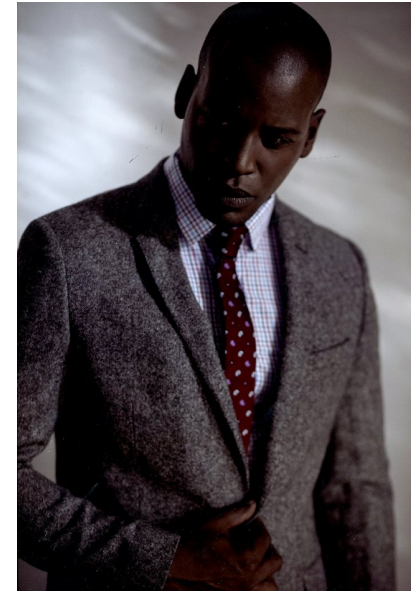

**byron**

Height 183cm/6'0" Chest 102cm/40" Waist 79cm/31" Suit 102cm/40"/50  
Suit Length R Shoe 43 EU/9.5 US/9 UK Hair Bald Eyes Brown

**pulse.**  
MODEL MANAGEMENT

**Pulse Model Management**

2nd Floor, Lifestyle Centre, 50 Kloof St, Gardens, Cape Town  
Office 1/9B, Level 1, 6-8 High St, Rosepark, Durbanville