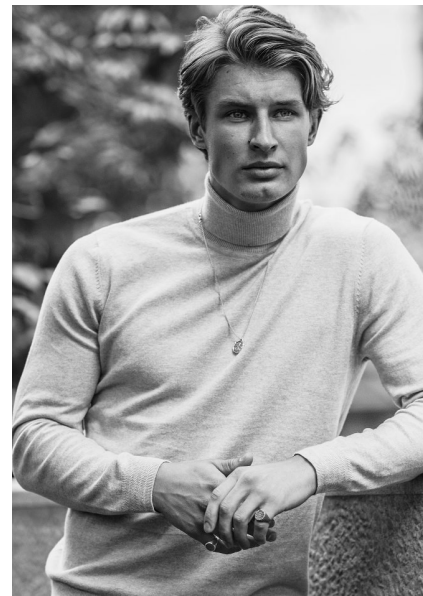

tobias

Height 183cm/6'0" Chest 101cm/40" Waist 81cm/32" Collar 40cm/15.5"
Suit 101cm/40"/50 Suit Length R Shoe 42 EU/8.5 US/8 UK Hair Blonde
Eyes Blue

pulse.
MODEL MANAGEMENT

Pulse Model Management

2nd Floor, Lifestyle Centre, 50 Kloof St, Gardens, Cape Town
Office 1/9B, Level 1, 6-8 High St, Rosepark, Durbanville