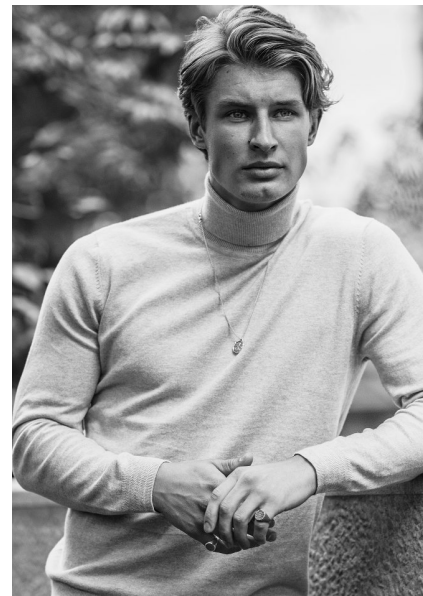

tobias

Height 183cm/6'0" Chest 101cm/40" Waist 81cm/32" Collar 40cm/15.5"
Suit 101cm/40"/50 Suit Length R Shoe 42 EU/8.5 US/8 UK Hair Blonde
Eyes Blue

pulse.
MODEL MANAGEMENT

Pulse Model Management

2nd Floor, Lifestyle Centre, 50 Kloof St, Gardens, Cape Town
Office 1/9B, Level 1, 6-8 High St, Rosepark, Durbanville