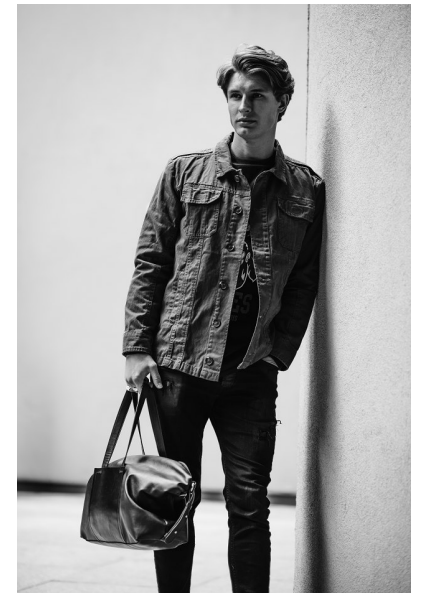

tobias

Height 183cm/6'0" Chest 101cm/40" Waist 81cm/32" Collar 40cm/15.5"
Suit 101cm/40"/50 Suit Length R Shoe 42 EU/8.5 US/8 UK Hair Blonde
Eyes Blue

pulse.
MODEL MANAGEMENT

Pulse Model Management

2nd Floor, Lifestyle Centre, 50 Kloof St, Gardens, Cape Town
Office 1/9B, Level 1, 6-8 High St, Rosepark, Durbanville